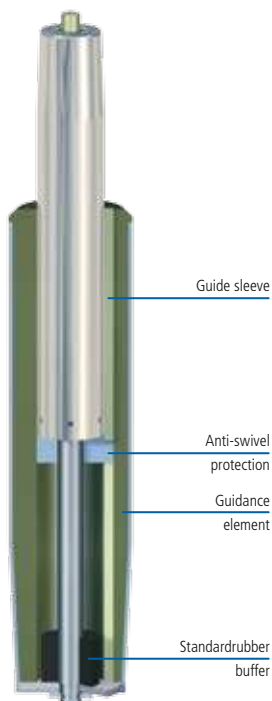

STAB-O-MAT / STAB-O-BLOC- SR | the swivel resistant column

Sometimes, swivel chairs should not turn, either due to the situations they are used in or because of the workplace design. The **swivel resistant column** ensures this.

Of course, all other advantages and the full comfort of the variable locking functions of the STAB-O-MAT and STAB-O-BLOC columns are available.

Advantages:

- for special workplaces without swivel function
- full comfort

Non-swivelling